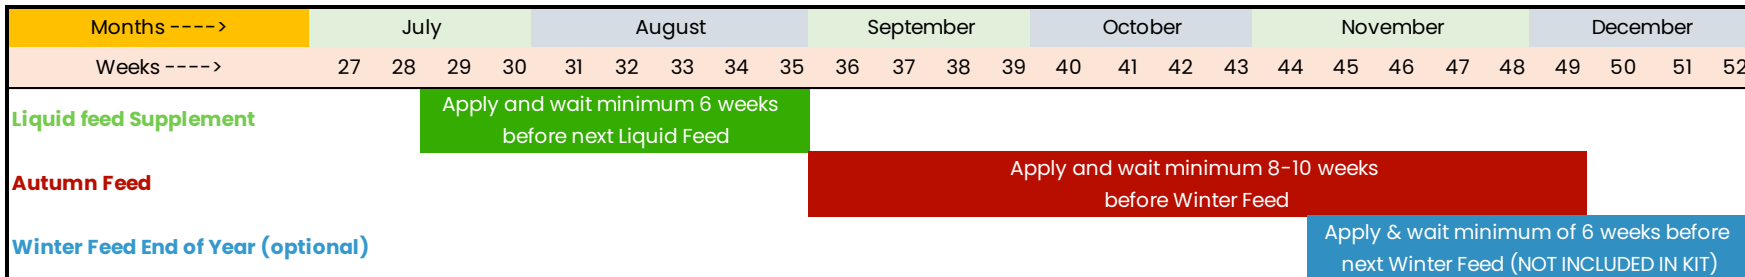

Avoid applying granular feed during extremely hot temperatures

Avoid applying granular feed during frosty conditions

Please note: Fertiliser can absorb moisture from the air. Store in a damp proof container/bag or in a dry place. Our packaging is 100% biodegradable - Thank you.

When I applied

Enter the date that you apply each feed

Winter Feed Start of Season	Signature Spring & Summer	Signature Spring & Summer	Liquid Feed Supplement

Liquid feed supplement	Autumn Feed	Winter Feed End of Year